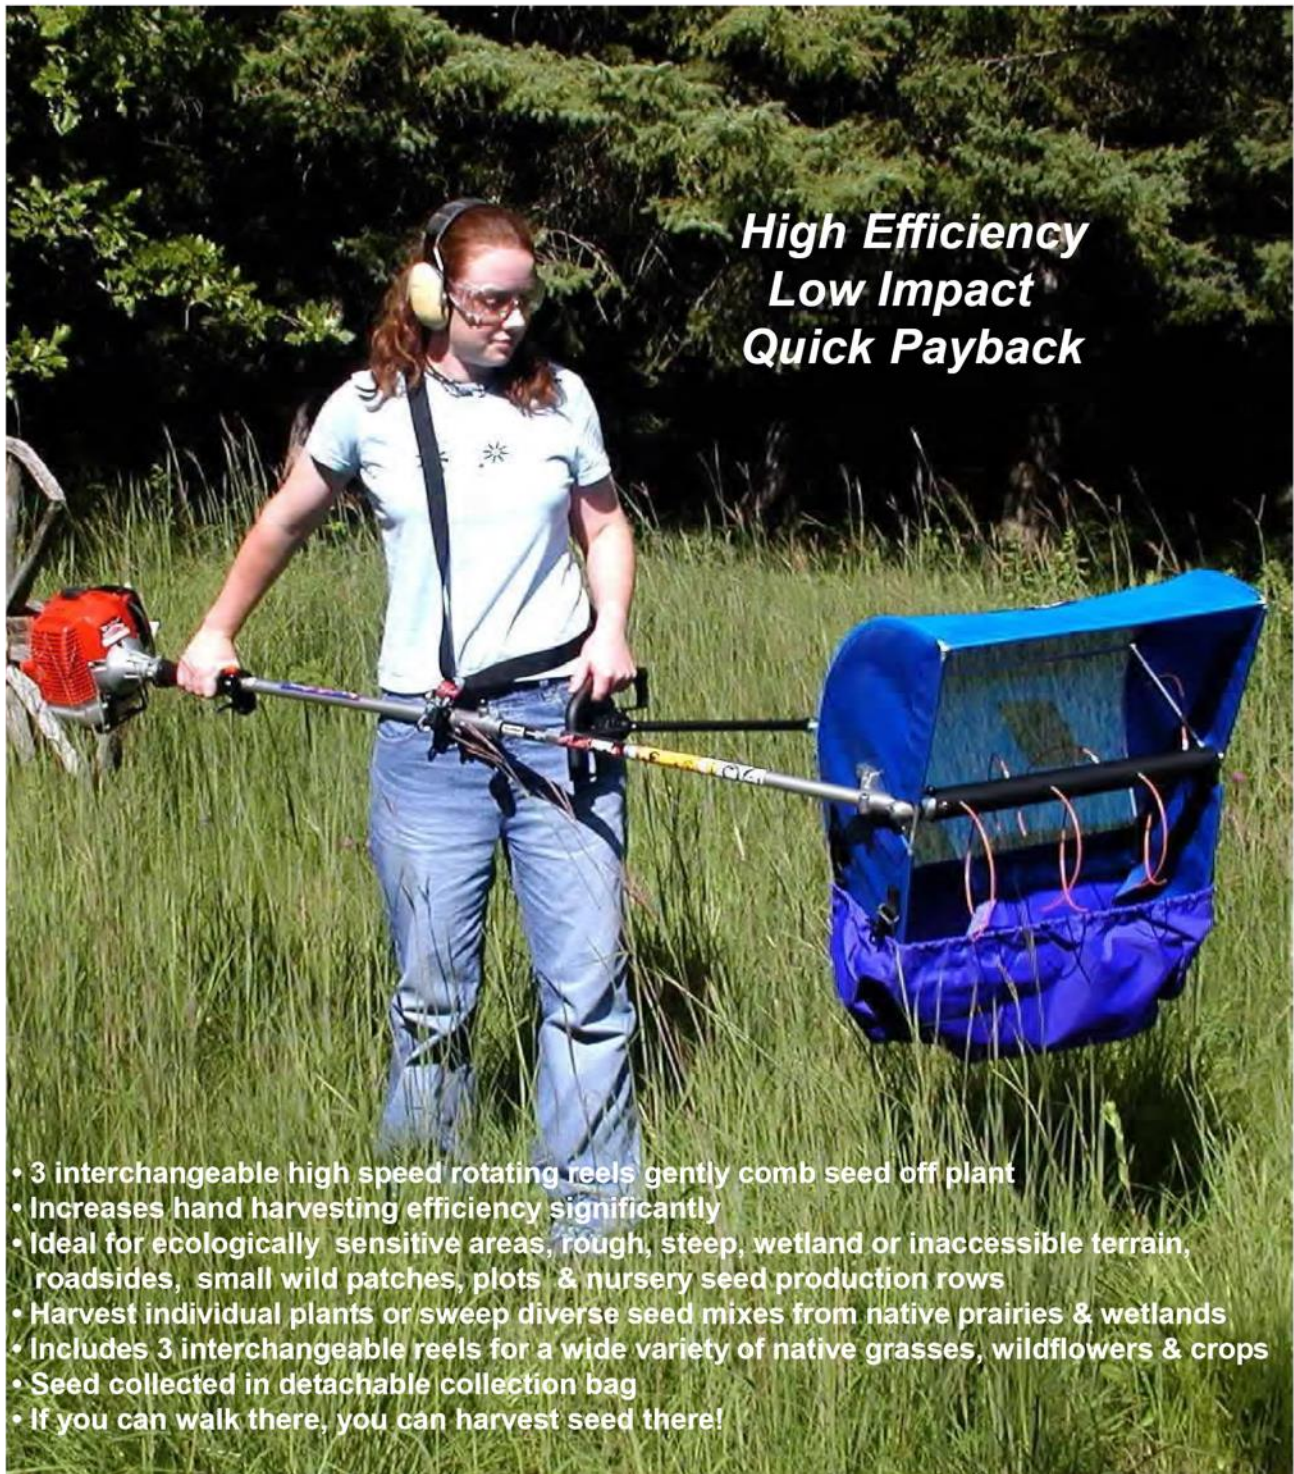

Hand Held Seed Harvester

Harvest Your Own Local Native Seeds

*High Efficiency
Low Impact
Quick Payback*

- 3 interchangeable high speed rotating reels gently comb seed off plant
- Increases hand harvesting efficiency significantly
- Ideal for ecologically sensitive areas, rough, steep, wetland or inaccessible terrain, roadsides, small wild patches, plots & nursery seed production rows
- Harvest individual plants or sweep diverse seed mixes from native prairies & wetlands
- Includes 3 interchangeable reels for a wide variety of native grasses, wildflowers & crops
- Seed collected in detachable collection bag
- If you can walk there, you can harvest seed there!

Our Harvesters are used by conservation agencies, reclamation industries, ranchers, farmers & native seed producers in 46 countries. Since 1987 they have proven themselves in many different seed harvest applications on 250+ species of grasses, wildflowers, legumes, weeds and crops.